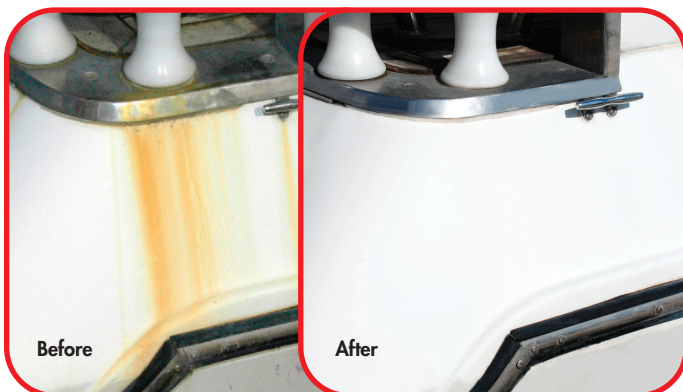

DISSOLVES RUST STAINS ON CONTACT

SCREEN CLEANER & PROTECTANT WITH PTEF®

NUMBER	SIZE	CASE PACK
88308GF	250 ml	6

- Formulated for use on all marine electronics
- Spray on, wipe up excess to remove fingerprints, smudges, salt deposits
- PTEF® polymers help protect against UV damage
- Ideal for use on watertight phone cases & sunglasses
- Will not affect touchscreen performance

PTEF® is Star brite's registered name for polytetrafluoroethylene.